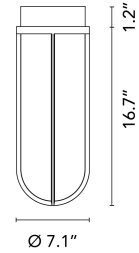

FLOS

In Vitro Ceiling Terracota 11W, 1150lm, 2700K, CRI 80 Integral Not dimmable LED driver UL - Specification Sheet by Philippe Starck, 2020

Mounting	Ceiling
Lamp (Bulb) Description	LED 13W, 1387lm, 2700K, CRI 80
Canopy Dimension	667
Environment	Outdoor - Wet location
Dimming	Not dimmable
Finish	Terracota
Technical and Product Description	Lighting outdoor collection with diffuse light for exterior ground installation. Integral opalescent diffuser and external protection in transparent borosilicate glass. The structure is made of die-cast and extruded aluminum treated with a chemical conversion process for effective resistance to atmospheric agents.

 F018C25AU25 Terracota

Electrical

Voltage	120-277
IP Rating	IP65

Physical

Supply	LED driver
Construction Material	Aluminum, Glass
Weight	2.8 lbs

Dimensional Image

IN VITRO CEILING

Certifications