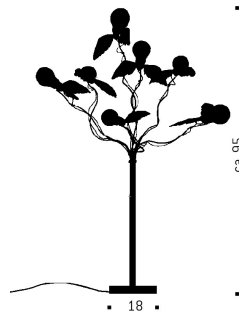

INGO MAURER