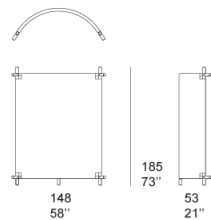

CA216H
high screen