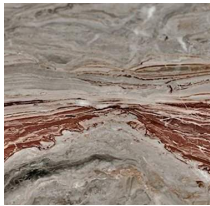

## **Kumi Comò**

2020

Night unit with doors and drawers. Structure in black open pore stained wood. Fronts and sides clad with hand-knurled border. Lateral doors supplied with inside wooden shelf. Top available in bevelled natural polished Calacatta Vagli Oro, Verde Alpi, satin Arabescato Orobico Rosso, satin Dover White marble or 6mm tempered bright black painted glass. Handles and metal parts lacquered in the "fango" colour.

## Finishings

### Marble

Calacatta Vagli  
Oro

Orobico  
Arabescato Rosso

Verde Alpi

Dover white