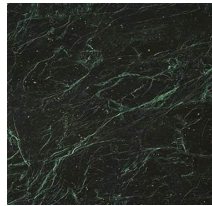

## **Kumi Comò**

2020

Night unit with doors and drawers. Structure in black open pore stained wood. Fronts and sides clad with hand-knurled border. Lateral doors supplied with inside wooden shelf. Top available in bevelled natural polished Calacatta Vagli Oro, Verde Alpi, satin Arabescato Orobico Rosso, satin Dover White marble or 6mm tempered bright black painted glass. Handles and metal parts lacquered in the "fango" colour.

## Finishings

### Marble

Calacatta Vagli  
Oro

Orobico  
Arabescato Rosso

Verde Alpi

Dover white