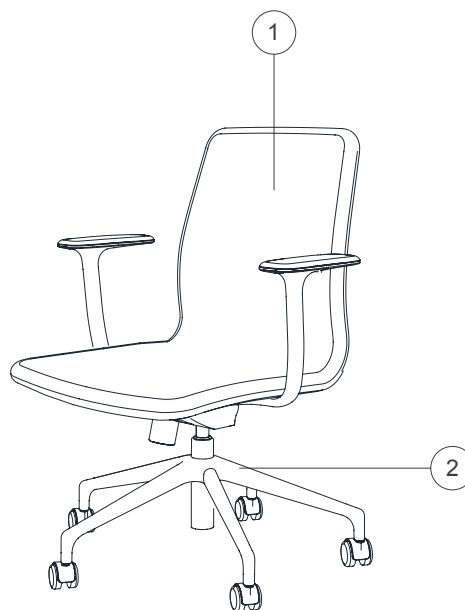

Stitching:

Beige thread on dark fabric/leather
Brown thread on light fabric/leather