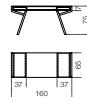

Lui

Paolo Maria Fumagalli, 2010

Size

n°03 63" x 25 $\frac{3}{4}$ " x 29 $\frac{3}{4}$ "h (160 x 65 x 75h cm)

n° 01 felt pad in stone colour
n° 03 felt pad in natural colour
n° 02 felt pad in lime colour
n° 01 suede pad in sand 06 colour