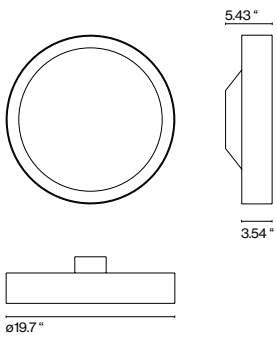

Plaff-on! 50