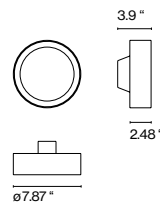

Plaff-on! 20