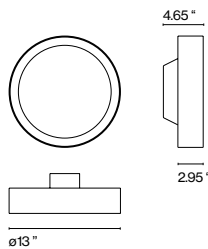

Plaff-on! 33