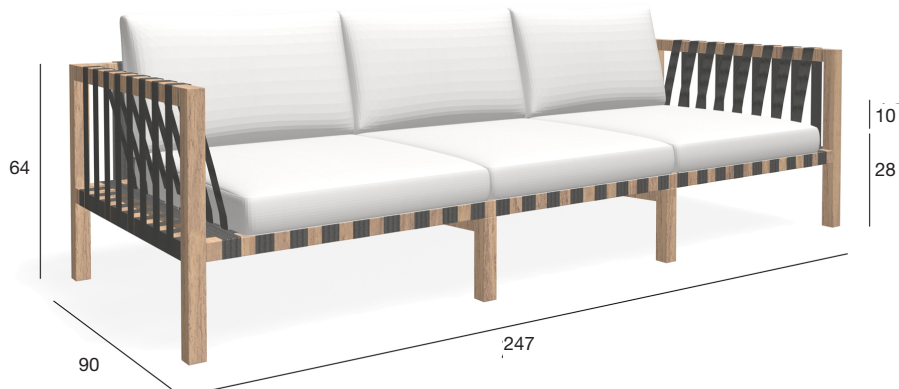

MISTRAL 103 sofa

R | O | D | A

Design

Rodolfo Dordoni

Description

3-seater sofa for outdoor use

Structure

Teak frame. Teak wood contains a natural oily resin which makes it extremely resistant to weather, temperature, parasite attacks and insects. The exposure outdoor creates a 1/2 mm-thick oxidation patina on the wood surface which favors its discoloration to a silver-grey color; this change does not affect its original characteristics in any way. The grey patina can be avoided or removed with the correct maintenance.

Belts

Double-twisted 100% polyester thread, in cotton finishing; they have great toughness and great resilience, high resistance to abrasion, to heat, to bending stress, high modulus of elasticity, minimal wet regain, good resistance to chemical agents and to bad weather conditions; color fastness to light of 7 in the blue scale (maximum of the scale: 8); as the time goes by, the exposition to extreme weather conditions may cause a discoloration of the threads.

Cushions

Standard or hydrodraining

Weight

Structure: 32 kg

Cushions: 15 kg

Storage cover

Available

Finishes

MST103-01-01

MST103-01-04

structure

teak\ 01

belt

01 grey

structure

teak\ 01