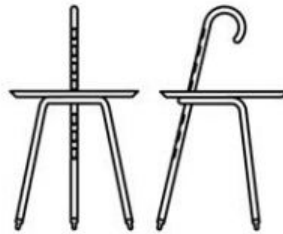

colour

Walnut decal, Chrome

packaging

H 85 cm | 33.5"

W 45 cm | 17.7"

D 45 cm | 17.7"

Colli 1/1

Product weight:

5.5KG | 12.13lb

With packaging:

7KG | 15.43lb

cleaning instructions

Moooi recommends using a good furniture polish and a soft cloth. Apply generously in layers to the surface and use the cloth to shine. Do not use abrasive fabrics, gently remove tough stains with warm water and a trusted multi-surface cleaner.

m o o o i

dimensions

44 cm | 17.3"

47 cm | 18.5"

76 cm | 29.9"