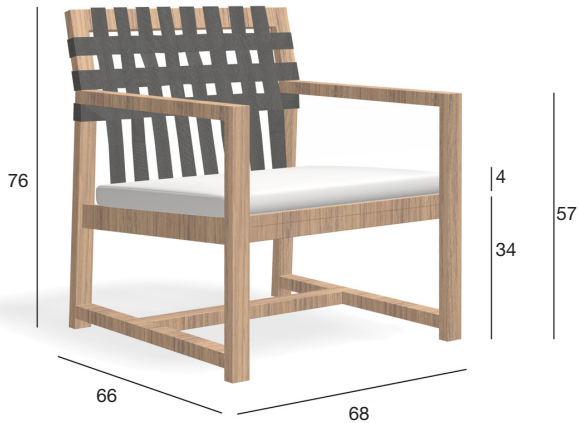

Cushion

Standard or hydro-draining

Weight

Structure: 11kg
Cushion: 0,3kg

Storage cover

Available

Finishes

NTW168-01-01