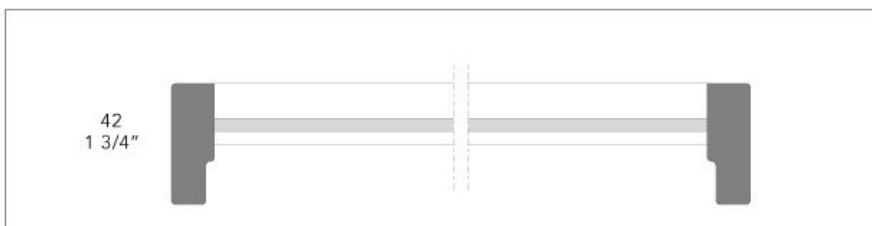

integrated

NOTE

not to be used with Madison and Bangkok doors, no cuts available for mansard wardrobe

Poliform

EGO

GIUSEPPE BAVUSO (2010)

wardrobes

Size calculation with side thickness 25 - 1"

To obtain the total width, add to the sum of the columns mm 25 - 1" for the lateral side.

EGO design Giuseppe Bavuso
senzafine doors collection

unit widths

unit heights

Door section

Poliform

NB

Door not available on double/single end units and on open corner and bridges.