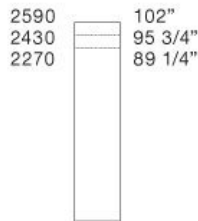

integrated

NOTE

not to be used with Madison and Bangkok doors, no cuts available for mansard wardrobe

Poliform

EGO

GIUSEPPE BAVUSO (2010)

wardrobes

Size calculation with side thickness 25 - 1"

To obtain the total width, add to the sum of the columns mm 25 - 1" for the lateral side.

EGO design Giuseppe Bavuso
senzafine doors collection

unit widths

unit heights

Door section

Poliform

NB

Door not available on double/single end units and on open corner and bridges.