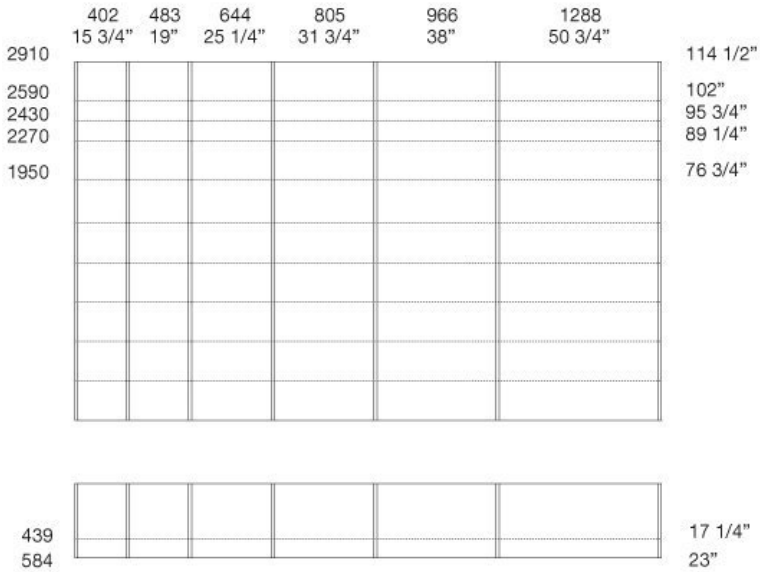

integrated

NOTE

not to be used with Madison and Bangkok doors, no cuts available for mansard wardrobe

Poliform

EGO

GIUSEPPE BAVUSO (2010)

wardrobes

Size calculation with side thickness 25 - 1"

To obtain the total width, add to the sum of the columns mm 25 - 1" for the lateral side.

EGO design Giuseppe Bavuso
senzafine doors collection

unit widths

unit heights

Door section

Poliform

NB

Door not available on double/single end units and on open corner and bridges.