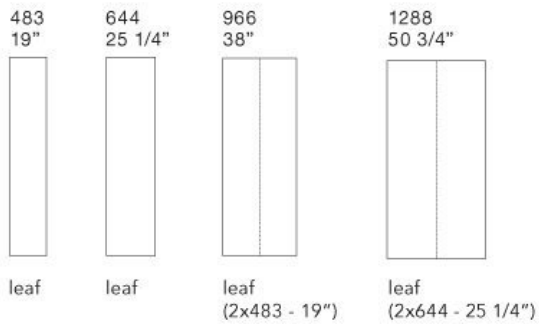

integrated

NOTE

not to be used with Madison and Bangkok doors, no cuts available for mansard wardrobe

Poliform

EGO

GIUSEPPE BAVUSO (2010)

wardrobes

Size calculation with side thickness 25 - 1"

To obtain the total width, add to the sum of the columns mm 25 - 1" for the lateral side.

EGO design Giuseppe Bavuso
senzafine doors collection

unit widths

unit heights

Door section

Poliform

NB

Door not available on double/single end units and on open corner and bridges.