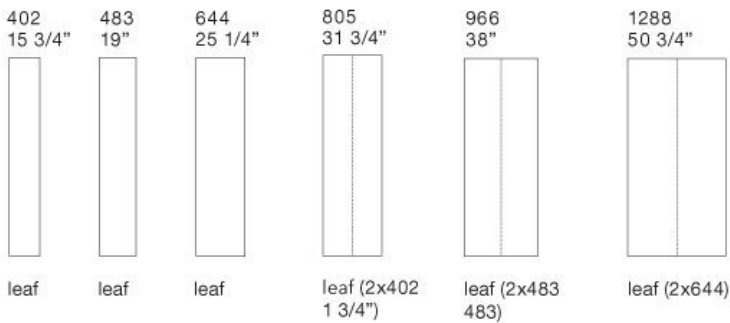

HANDLE

integrated

NOTE

available with Fitted and Volo handle, no cuts available for mansard wardrobe, not other doors model can be leant next to it

FITTED

RODOLFO DORDONI (2014)

senzafine wardrobes

Size calculation with side thickness 25 - 1"

To obtain the total width, add to the sum of the columns 1" for the lateral side.

FITTED GLASS *design Rodolfo Dordoni*

senzafine doors collection

unit widths

unit heights

doors tipology

Door section

NB