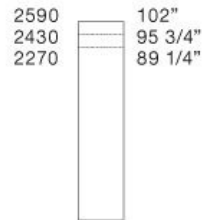

HANDLE

integrated

NOTE

available with Fitted and Volo handle, no cuts available for mansard wardrobe, not other doors model can be leant next to it

FITTED

RODOLFO DORDONI (2014)

senzafine wardrobes

Size calculation with side thickness 25 - 1"

To obtain the total width, add to the sum of the columns 1" for the lateral side.

FITTED GLASS *design Rodolfo Dordoni*

senzafine doors collection

unit widths

unit heights

doors tipology

Door section

NB