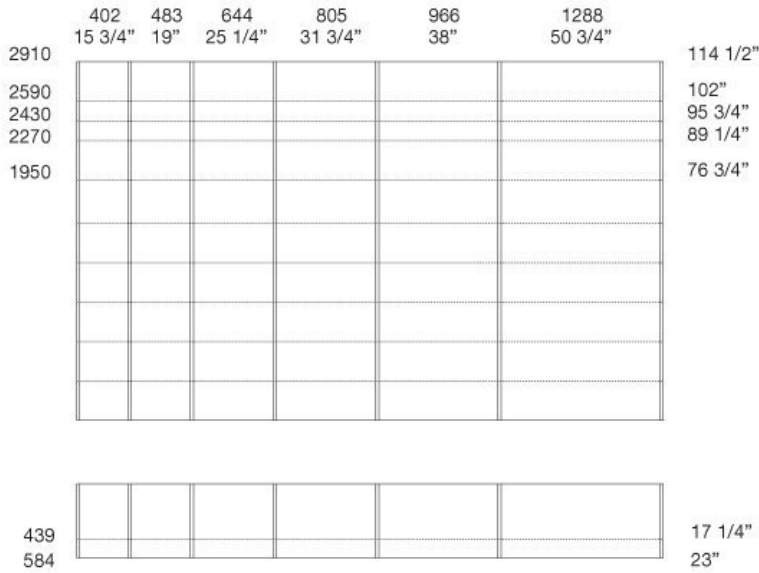

HANDLE

integrated

NOTE

available with Fitted and Volo handle, no cuts available for mansard wardrobe, not other doors model can be leant next to it

FITTED

RODOLFO DORDONI (2014)

senzafine wardrobes

Size calculation with side thickness 25 - 1"

To obtain the total width, add to the sum of the columns 1" for the lateral side.

FITTED GLASS *design Rodolfo Dordoni*

senzafine doors collection

unit widths

unit heights

doors tipology

Door section

NB