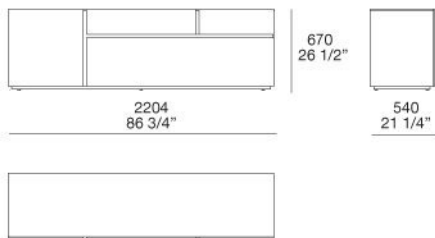

FREE

CARLO COLOMBO (2008)

MFR1

MFR2

MFR3