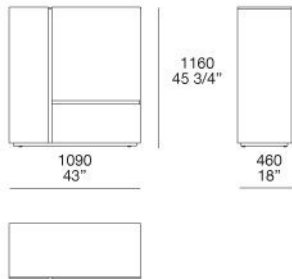

FREE

CARLO COLOMBO (2008)

MFR1