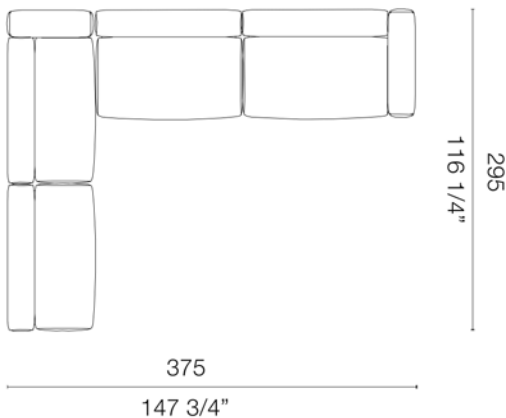

Phill 903 A

**COMPOSITION 1 (OS\_48 + OS\_49)**  
cm. 320x80x63,5h.  
inch 126"x31 1/2"x25"h.

**COMPOSITION 2 (OS\_56 + OS\_57)**  
cm. 320x100x63,5h.  
inch 126"x39 1/4"x25"h.

**COMPOSITION 3 (OS\_48 + OS\_45 + OS\_49)**  
cm. 455x80x63,5h.  
inch 179 1/2"x31 1/2"x25"h.

**COMPOSITION 6 (OS\_56 + OS\_51 + OS\_57)**  
cm. 455x100x63,5h.  
inch 179 1/2"x39 1/4"x25"h.

**COMPOSITION 4 (OS\_45 + OS\_49 + OS\_51 + OS\_57)**  
cm. 375x295x63,5h.  
inch 147 3/4"x116 1/4"x25"h.

**COMPOSITION 5 (OS\_56 + OS\_451+ OS\_48 + OS\_45)**  
cm. 295x375x63,5h.  
inch 116 1/4" x147 3/4" x25"h.

\*\* Additional compositions available. Please consult a sales associate.