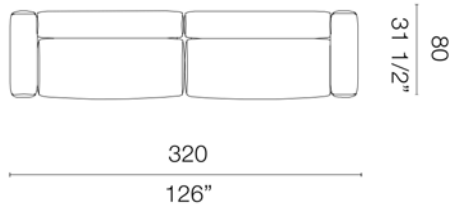

**OBLONG SYSTEM**

Phill 903 A

**COMPOSITION 1 (OS\_48 + OS\_49)**  
cm. 320x80x63,5h.  
inch 126"x31 1/2"x25"h.

**COMPOSITION 2 (OS\_56 + OS\_57)**  
cm. 320x100x63,5h.  
inch 126"x39 1/4"x25"h.

**COMPOSITION 3 (OS\_48 + OS\_45 + OS\_49)**  
cm. 455x80x63,5h.  
inch 179 1/2"x31 1/2"x25"h.

**COMPOSITION 6 (OS\_56 + OS\_51 + OS\_57)**  
cm. 455x100x63,5h.  
inch 179 1/2"x39 1/4"x25"h.

**COMPOSITION 4 (OS\_45 + OS\_49 + OS\_51 + OS\_57)**  
cm. 375x295x63,5h.  
inch 147 3/4"x116 1/4"x25"h.

**COMPOSITION 5 (OS\_56 + OS\_451+ OS\_48 + OS\_45)**  
cm. 295x375x63,5h.  
inch 116 1/4" x147 3/4" x25"h.

\*\* Additional compositions available. Please consult a sales associate.