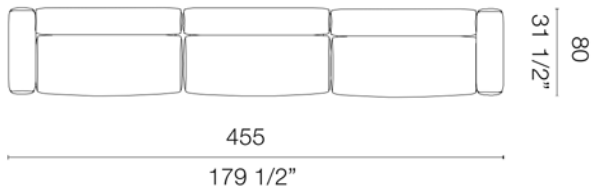

# OBLONG SYSTEM Jasper Morrison 2013

Available as a sectional or straight sofa, this modular system offers two combinable depths for both an upright and casual sit; a very inviting sofa for a lounge area, or media room.\*\*

Phill 903 A

**COMPOSITION 1 (OS\_48 + OS\_49)**  
cm. 320x80x63,5h.  
inch 126"x31 1/2"x25"h.

**COMPOSITION 2 (OS\_56 + OS\_57)**  
cm. 320x100x63,5h.  
inch 126"x39 1/4"x25"h.

**COMPOSITION 3 (OS\_48 + OS\_45 + OS\_49)**  
cm. 455x80x63,5h.  
inch 179 1/2"x31 1/2"x25"h.

**COMPOSITION 6 (OS\_56 + OS\_51 + OS\_57)**  
cm. 455x100x63,5h.  
inch 179 1/2"x39 1/4"x25"h.

**COMPOSITION 4 (OS\_45 + OS\_49 + OS\_51 + OS\_57)**  
cm. 375x295x63,5h.  
inch 147 3/4"x116 1/4"x25"h.

**COMPOSITION 5 (OS\_56 + OS\_451+ OS\_48 + OS\_45)**  
cm. 295x375x63,5h.  
inch 116 1/4" x147 3/4" x25"h.

\*\* Additional compositions available. Please consult a sales associate.