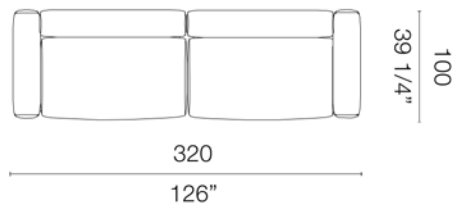

# OBLONG SYSTEM Jasper Morrison 2013

Available as a sectional or straight sofa, this modular system offers two combinable depths for both an upright and casual sit; a very inviting sofa for a lounge area, or media room.\*\*

Phill 903 A

**COMPOSITION 1 (OS\_48 + OS\_49)**  
cm. 320x80x63,5h.  
inch 126"x31 1/2"x25"h.

**COMPOSITION 2 (OS\_56 + OS\_57)**  
cm. 320x100x63,5h.  
inch 126"x39 1/4"x25"h.

**COMPOSITION 3 (OS\_48 + OS\_45 + OS\_49)**  
cm. 455x80x63,5h.  
inch 179 1/2"x31 1/2"x25"h.

**COMPOSITION 6 (OS\_56 + OS\_51 + OS\_57)**  
cm. 455x100x63,5h.  
inch 179 1/2"x39 1/4"x25"h.

**COMPOSITION 4 (OS\_45 + OS\_49 + OS\_51 + OS\_57)**  
cm. 375x295x63,5h.  
inch 147 3/4"x116 1/4"x25"h.

**COMPOSITION 5 (OS\_56 + OS\_451+ OS\_48 + OS\_45)**  
cm. 295x375x63,5h.  
inch 116 1/4" x147 3/4" x25"h.

\*\* Additional compositions available. Please consult a sales associate.