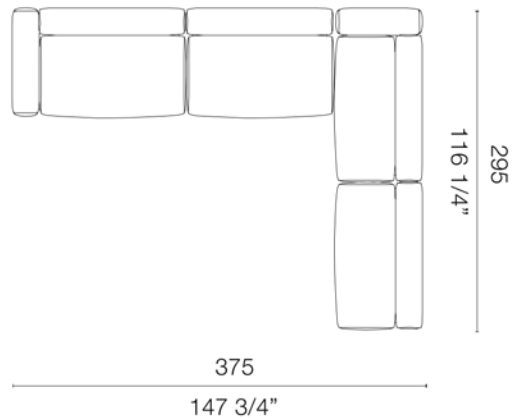

Phill 903 A

**COMPOSITION 1 (OS\_48 + OS\_49)**  
cm. 320x80x63,5h.  
inch 126"x31 1/2"x25"h.

**COMPOSITION 2 (OS\_56 + OS\_57)**  
cm. 320x100x63,5h.  
inch 126"x39 1/4"x25"h.

**COMPOSITION 3 (OS\_48 + OS\_45 + OS\_49)**  
cm. 455x80x63,5h.  
inch 179 1/2"x31 1/2"x25"h.

**COMPOSITION 6 (OS\_56 + OS\_51 + OS\_57)**  
cm. 455x100x63,5h.  
inch 179 1/2"x39 1/4"x25"h.

**COMPOSITION 4 (OS\_45 + OS\_49 + OS\_51 + OS\_57)**  
cm. 375x295x63,5h.  
inch 147 3/4"x116 1/4"x25"h.

**COMPOSITION 5 (OS\_56 + OS\_451+ OS\_48 + OS\_45)**  
cm. 295x375x63,5h.  
inch 116 1/4" x147 3/4" x25"h.

\*\* Additional compositions available. Please consult a sales associate.