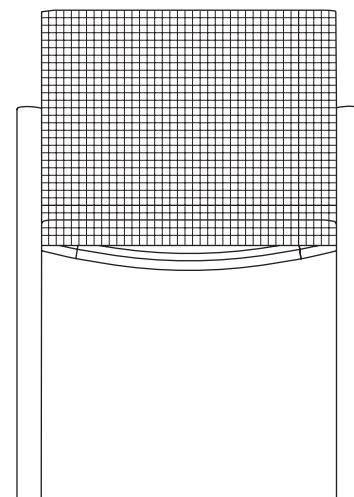

cm/inch

cm/inch

62/24,4

57/22,4

kettal

Dining armchair

Designer
Jasper Morrison

Collection
Park Life