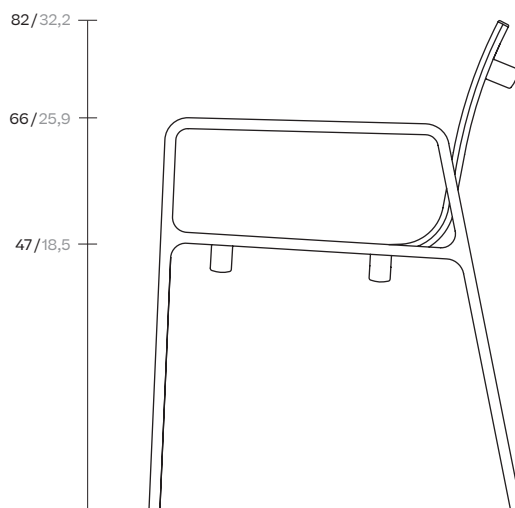

cm/inch

cm/inch

62/24,4

57/22,4

kettal

Dining armchair

Designer
Jasper Morrison

Collection
Park Life