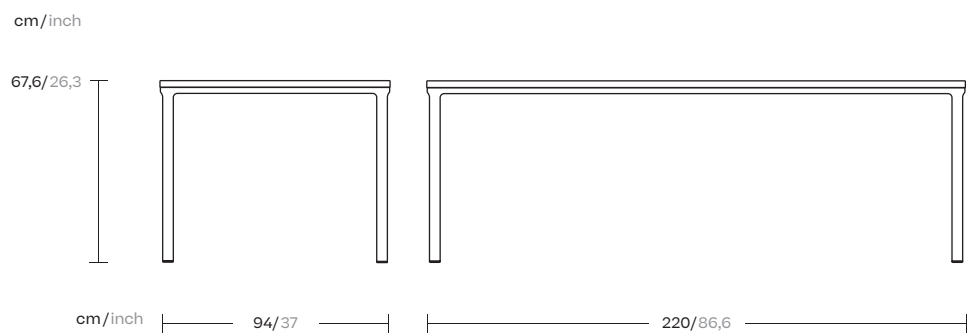

Low dining table 220x94 8 guests

Designer
Jasper Morrison

Collection
Park Life

Reference
KS1101400

1/3

Park Life is a complete family of furniture for outdoors, whose clean cut profile is Adaptable to a wide range of different situations. Lightweight, yet extremely durable, it's easily stacked for transport or winter storage and its technical sophistication and careful consideration of ergonomics besides a lot of care over how it looks are all intended to ensure a long life, both structurally and visually.

kettal