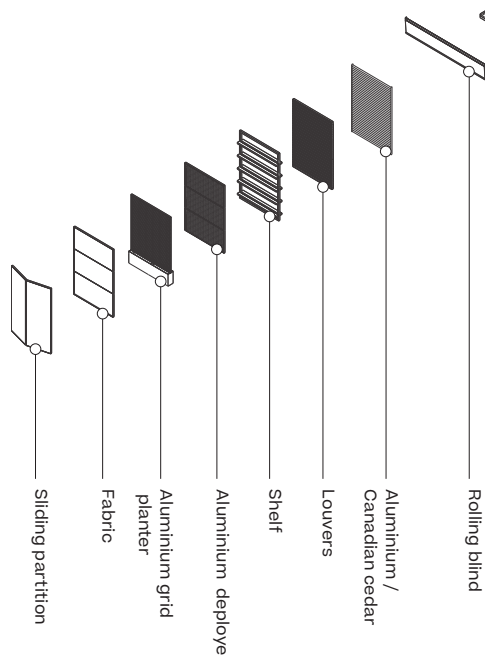

Pavilion L

KETTAL

Standard sizes

* Custom sizes available upon request.

- Pavilion frame structure = aluminium EN-AW 6005-T6
- Panels and components = aluminium EN-AW 6063-T5
- Anchoring footers = Stainless steel AISI 316
- Linking prongs = Galvanized steel F-114
- Painting system = Electrostatic
- Paint = Powder Epoxy
- Hardware = Stainless Steel A2
- Fastening bolts = Chemical Epoxy anchoring stainless steel A2

Standard sizes

Simple Pavilion

139,7 x 139,7 in

Double Pavilion

279 x 139,7 in

Anchoring system

Ⓐ Corner column anchoring footer

Ⓐ T Double pavilion anchoring footer

Ⓐ Auxiliary column anchoring footer

Schematics

Simple

Height 260 102,3"
 Width 355 139,7"
 Length 355 139,7"

Double

Height 260 102,3"
 Width 355 139,7"
 Length 710 279"

Ceilings

Side panels

Side parts

Aluminium

Aluminium louvers side panels

Horizontal aluminium side panel

Light horizontal aluminium side panel

Aluminium shelf side panel

Deploye side panel

Grid planter side panel