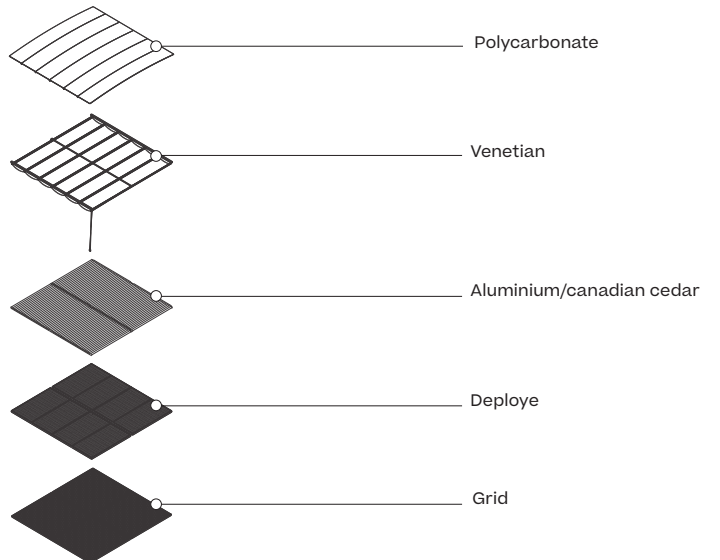

Ⓐ Auxiliary column anchoring footer

Schematics

Simple

Height 260 102,3"
 Width 355 139,7"
 Length 355 139,7"

Double

Height 260 102,3"
 Width 355 139,7"
 Length 710 279"

Ceilings

Side panels

Side parts

Aluminium

Aluminium louvers side panels

Horizontal aluminium side panel

Light horizontal aluminium side panel

Aluminium shelf side panel

Deploye side panel

Grid planter side panel