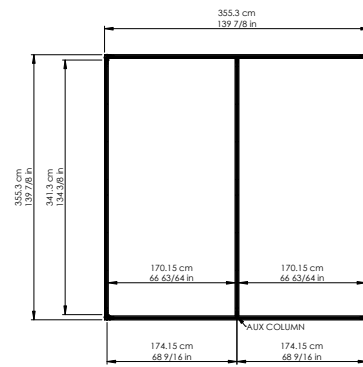

Pavilion L

KETTAL

Standard sizes

* Custom sizes available upon request.

- Pavilion frame structure = aluminium EN-AW 6005-T6
- Panels and components = aluminium EN-AW 6063-T5
- Anchoring footers = Stainless steel AISI 316
- Linking prongs = Galvanized steel F-114
- Painting system = Electrostatic
- Paint = Powder Epoxy
- Hardware = Stainless Steel A2
- Fastening bolts = Chemical Epoxy anchoring stainless steel A2

Standard sizes

Simple Pavilion

139,7 x 139,7 in

Double Pavilion

279 x 139,7 in

Anchoring system

Ⓐ Corner column anchoring footer

Ⓐ T Double pavilion anchoring footer

Ⓐ Auxiliary column anchoring footer

Schematics

Simple

Height 260 102,3"
 Width 355 139,7"
 Length 355 139,7"

Double

Height 260 102,3"
 Width 355 139,7"
 Length 710 279"

Ceilings

Side panels