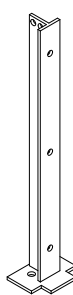

Pavilion L

KETTAL

Standard sizes

* Custom sizes available upon request.

- Pavilion frame structure = aluminium EN-AW 6005-T6
- Panels and components = aluminium EN-AW 6063-T5
- Anchoring footers = Stainless steel AISI 316
- Linking prongs = Galvanized steel F-114
- Painting system = Electrostatic
- Paint = Powder Epoxy
- Hardware = Stainless Steel A2
- Fastening bolts = Chemical Epoxy anchoring stainless steel A2

Standard sizes

Simple Pavilion

139,7 x 139,7 in

Double Pavilion

279 x 139,7 in

Anchoring system

Ⓐ Corner column anchoring footer

Ⓐ T Double pavilion anchoring footer

Ⓐ Auxiliary column anchoring footer

Schematics

Simple

Height 260 102,3"
 Width 355 139,7"
 Length 355 139,7"

Double

Height 260 102,3"
 Width 355 139,7"
 Length 710 279"

Ceilings

Side panels

Side parts

Aluminium

Aluminium louvers side panels

Horizontal aluminium side panel

Light horizontal aluminium side panel

Aluminium shelf side panel

Deploye side panel

Grid planter side panel