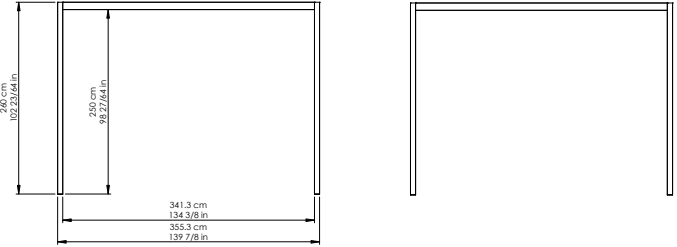

Pavilion L

KETTAL

Standard sizes

* Custom sizes available upon request.

- Pavilion frame structure = aluminium EN-AW 6005-T6
- Panels and components = aluminium EN-AW 6063-T5
- Anchoring footers = Stainless steel AISI 316
- Linking prongs = Galvanized steel F-114
- Painting system = Electrostatic
- Paint = Powder Epoxy
- Hardware = Stainless Steel A2
- Fastening bolts = Chemical Epoxy anchoring stainless steel A2

Standard sizes

Simple Pavilion

139,7 x 139,7 in

Double Pavilion

279 x 139,7 in

Anchoring system

Ⓐ Corner column anchoring footer

Ⓐ T Double pavilion anchoring footer

Ⓐ Auxiliary column anchoring footer

Schematics

Simple

Height 260 102,3"
 Width 355 139,7"
 Length 355 139,7"

Double

Height 260 102,3"
 Width 355 139,7"
 Length 710 279"

Ceilings

Side panels