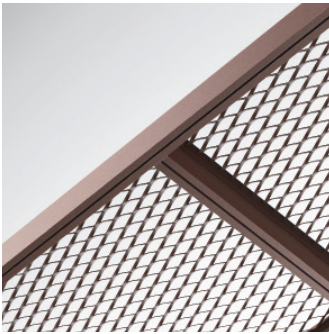

Aluminium / Wood Ceilings

Deploye ceiling