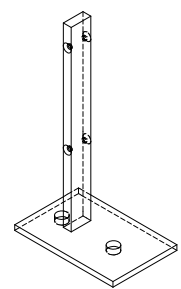

Pavilion L

KETTAL

Standard sizes

* Custom sizes available upon request.

- Pavilion frame structure = aluminium EN-AW 6005-T6
- Panels and components = aluminium EN-AW 6063-T5
- Anchoring footers = Stainless steel AISI 316
- Linking prongs = Galvanized steel F-114
- Painting system = Electrostatic
- Paint = Powder Epoxy
- Hardware = Stainless Steel A2
- Fastening bolts = Chemical Epoxy anchoring stainless steel A2

Standard sizes

Simple Pavilion

139,7 x 139,7 in

Double Pavilion

279 x 139,7 in

Anchoring system

Ⓐ Corner column anchoring footer

Ⓐ T Double pavilion anchoring footer

Ⓐ Auxiliary column anchoring footer

Schematics

Simple

Height 260 102,3"
 Width 355 139,7"
 Length 355 139,7"

Double

Height 260 102,3"
 Width 355 139,7"
 Length 710 279"

Ceilings

Side panels

Side parts

Aluminium

Aluminium louvers side panels

Horizontal aluminium side panel

Light horizontal aluminium side panel

Aluminium shelf side panel

Deploye side panel

Grid planter side panel