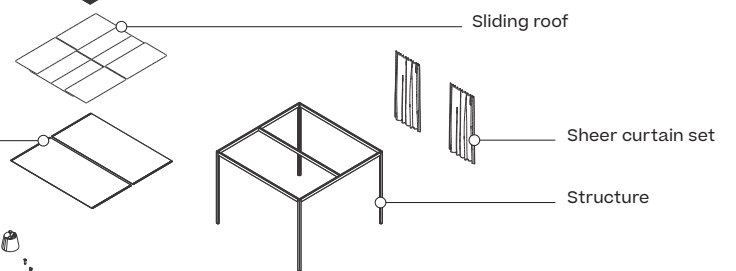

Standard sizes

Simple Pavilion

139,7 x 139,7 in

Double Pavilion

279 x 139,7 in

Anchoring system

Ⓐ Corner column anchoring footer

Ⓐ T Double pavilion anchoring footer

Ⓐ Auxiliary column anchoring footer

Schematics

Simple

Height 260 102,3"
 Width 355 139,7"
 Length 355 139,7"

Double

Height 260 102,3"
 Width 355 139,7"
 Length 710 279"

Ceilings

Side panels

Side parts

Aluminium

Aluminium louvers side panels

Horizontal aluminium side panel

Light horizontal aluminium side panel

Aluminium shelf side panel

Deploye side panel

Grid planter side panel