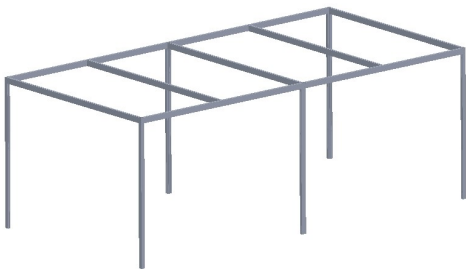

Pavilion L

KETTAL

Standard sizes

* Custom sizes available upon request.

- Pavilion frame structure = aluminium EN-AW 6005-T6
- Panels and components = aluminium EN-AW 6063-T5
- Anchoring footers = Stainless steel AISI 316
- Linking prongs = Galvanized steel F-114
- Painting system = Electrostatic
- Paint = Powder Epoxy
- Hardware = Stainless Steel A2
- Fastening bolts = Chemical Epoxy anchoring stainless steel A2

Standard sizes

Simple Pavilion

139,7 x 139,7 in

Double Pavilion

279 x 139,7 in

Anchoring system

Ⓐ Corner column anchoring footer

Ⓐ T Double pavilion anchoring footer

Ⓐ Auxiliary column anchoring footer

Schematics

Simple

Height 260 102,3"
 Width 355 139,7"
 Length 355 139,7"

Double

Height 260 102,3"
 Width 355 139,7"
 Length 710 279"

Ceilings

Side panels

Side parts

Aluminium

Aluminium louvers side panels

Horizontal aluminium side panel

Light horizontal aluminium side panel

Aluminium shelf side panel

Deploye side panel

Grid planter side panel