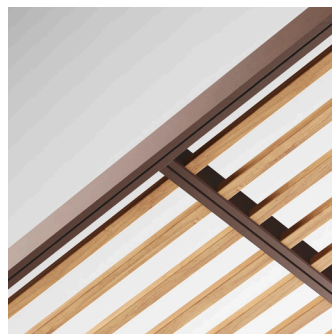

Wood

Cedar wood louvers side panel

Horizontal canadian cedar side panel

Light horizontal canadian cedar wood side panel

Canadian cedar shelf side panel

Side parts

Fabric

Fabric side panel

Aluminium / Wood Ceilings

Deploye ceiling

Grid ceiling

Aluminium

Canadian cedar wood

Light aluminium

Canadian cedar light wood

Ceilings, light, accessories

Fabric Ceilings

Sliding roof (not waterproof)

Fabric ceiling (not waterproof)

Venecian roof (not waterproof)

LED Light

Outdoor ceiling lamp

Dots system light · Column

Dots up & down spotlight