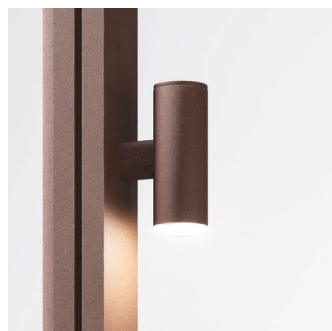

Aluminium / Wood Ceilings

Deploye ceiling

Grid ceiling

Aluminium

Canadian cedar wood

Light aluminium

Canadian cedar light wood

Ceilings, light, accessories

Fabric Ceilings

Sliding roof (not waterproof)

Fabric ceiling (not waterproof)

Venecian roof (not waterproof)

LED Light

Outdoor ceiling lamp

Dots system light · Column

Dots up & down spotlight

Dots down spotlight

Ceilings, light, accessories

Accessories

Support for flowerpot

Lighting control switch

Floor

Synthetic floor