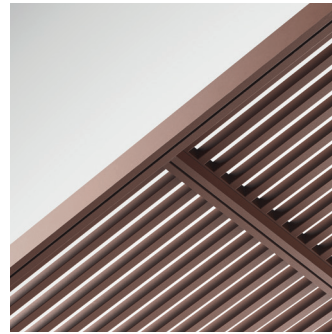

Ceilings, light, accessories

Waterproof Ceilings

Aluminium / Wood Ceilings

Aluminium