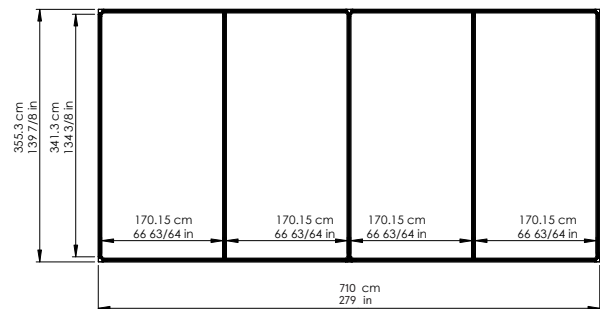

Pavilion L

KETTAL

Standard sizes

* Custom sizes available upon request.

- Pavilion frame structure = aluminium EN-AW 6005-T6
- Panels and components = aluminium EN-AW 6063-T5
- Anchoring footers = Stainless steel AISI 316
- Linking prongs = Galvanized steel F-114
- Painting system = Electrostatic
- Paint = Powder Epoxy
- Hardware = Stainless Steel A2
- Fastening bolts = Chemical Epoxy anchoring stainless steel A2

Standard sizes

Simple Pavilion

139,7 x 139,7 in

Double Pavilion

279 x 139,7 in

Anchoring system

Ⓐ Corner column anchoring footer

Ⓐ T Double pavilion anchoring footer

Ⓐ Auxiliary column anchoring footer

Schematics

Simple

Height 260 102,3"
 Width 355 139,7"
 Length 355 139,7"

Double

Height 260 102,3"
 Width 355 139,7"
 Length 710 279"

Ceilings

Side panels