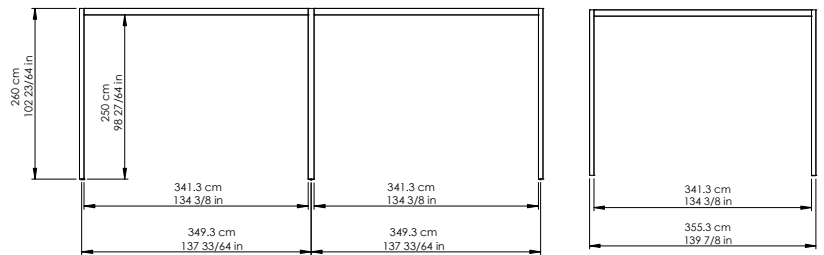

Pavilion L

KETTAL

Standard sizes

* Custom sizes available upon request.

- Pavilion frame structure = aluminium EN-AW 6005-T6
- Panels and components = aluminium EN-AW 6063-T5
- Anchoring footers = Stainless steel AISI 316
- Linking prongs = Galvanized steel F-114
- Painting system = Electrostatic
- Paint = Powder Epoxy
- Hardware = Stainless Steel A2
- Fastening bolts = Chemical Epoxy anchoring stainless steel A2

Standard sizes

Simple Pavilion

139,7 x 139,7 in

Double Pavilion

279 x 139,7 in

Anchoring system

Ⓐ Corner column anchoring footer

Ⓐ T Double pavilion anchoring footer

Ⓐ Auxiliary column anchoring footer

Schematics

Simple

Height 260 102,3"
 Width 355 139,7"
 Length 355 139,7"

Double

Height 260 102,3"
 Width 355 139,7"
 Length 710 279"

Ceilings

Side panels