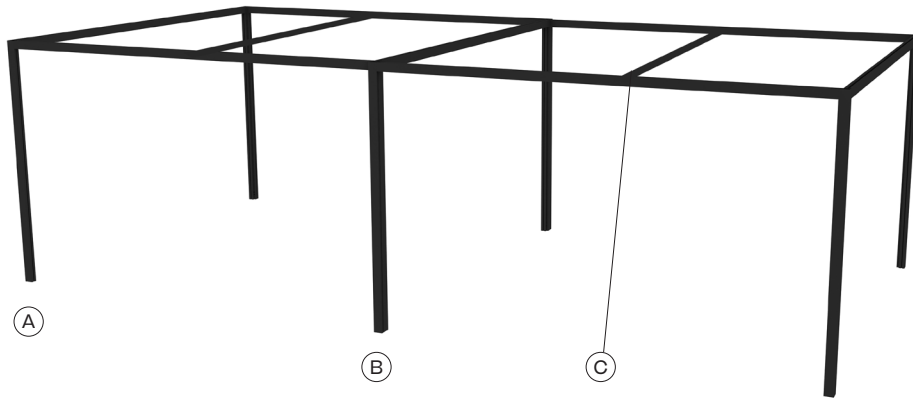

Pavilion L

KETTAL

Standard sizes

* Custom sizes available upon request.

- Pavilion frame structure = aluminium EN-AW 6005-T6
- Panels and components = aluminium EN-AW 6063-T5
- Anchoring footers = Stainless steel AISI 316
- Linking prongs = Galvanized steel F-114
- Painting system = Electrostatic
- Paint = Powder Epoxy
- Hardware = Stainless Steel A2
- Fastening bolts = Chemical Epoxy anchoring stainless steel A2

Standard sizes

Simple Pavilion

139,7 x 139,7 in

Double Pavilion

279 x 139,7 in

Anchoring system

Ⓐ Corner column anchoring footer

Ⓐ T Double pavilion anchoring footer

Ⓐ Auxiliary column anchoring footer

Schematics

Simple

Height 260 102,3"
 Width 355 139,7"
 Length 355 139,7"

Double

Height 260 102,3"
 Width 355 139,7"
 Length 710 279"

Ceilings

Side panels

Side parts

Aluminium

Aluminium louvers side panels

Horizontal aluminium side panel

Light horizontal aluminium side panel

Aluminium shelf side panel

Deploye side panel

Grid planter side panel