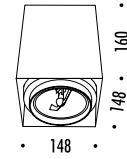

DESIGN 2004
CEILING HALOGEN / LED LAMP - METAL

MINI PUNTO PL

CODE	FINISHING	TECHNICAL INFO
13250303	MATT WHITE	120 V - 60 Hz - MAX 50 W - GU10 BULB NOT INCLUDED
13253403	MATT WHITE - BLACK BICOLOUR	

DESIGN 2004
 CEILING LAMP
 ADJUSTABLE REFLECTOR - METAL

PUNTO PL

CODE	FINISHING	TECHNICAL INFO
11960303	MATT WHITE	120 V - 60 Hz - MAX 60 W T2 V - G53 BULB NOT INCLUDED
11963403	MATT WHITE - BLACK BICOLOUR	

OPTIONAL ACCESSORY KITS

13310003	STANDARD	DARKLIGHT
----------	----------	-----------