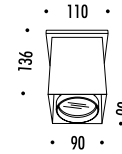

DESIGN 2004
CEILING HALOGEN / LED LAMP - METAL

MINI PUNTO PL

CODE	FINISHING	TECHNICAL INFO
13250303	MATT WHITE	120 V - 60 Hz - MAX 50 W - GU10 BULB NOT INCLUDED
13253403	MATT WHITE - BLACK BICOLOUR	

DESIGN 2004
 CEILING LAMP
 ADJUSTABLE REFLECTOR - METAL

PUNTO PL

CODE	FINISHING	TECHNICAL INFO
11960303	MATT WHITE	120 V - 60 Hz - MAX 60 W T2 V - G53 BULB NOT INCLUDED
11963403	MATT WHITE - BLACK BICOLOUR	

OPTIONAL ACCESSORY KITS

13310003	STANDARD	DARKLIGHT
----------	----------	-----------