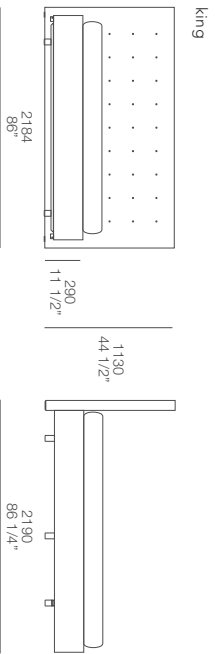

ARCA
design Paolo Piva

call 1-888-poliform - www.poliformusa.com

Bed available in American king and American queen sizes. Base and headboard with removable cover. Wooden base with tip up storage.

aspen 23 polvere

west 13 antracite*

* Only queen available, while supplies last