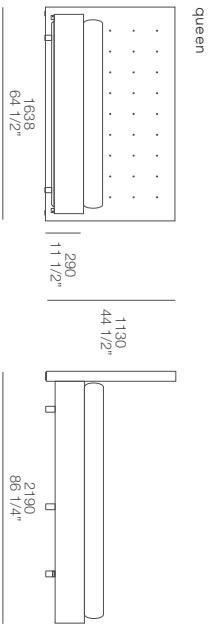

ARCA
design Paolo Piva

call 1-888-poliform - www.poliformusa.com

Bed available in American king and American queen sizes. Base and headboard with removable cover. Wooden base with tip up storage.

aspen 23 polvere

west 13 antracite*

* Only queen available, while supplies last