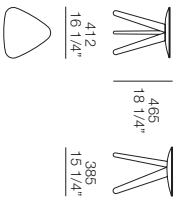

IPHILON
design Rodrigo Torres

Stool with structure and seat
in spessart oak.

spessart oak

ICS
design Rodrigo Torres

Stool with structure and seat
in spessart oak.

spessart oak