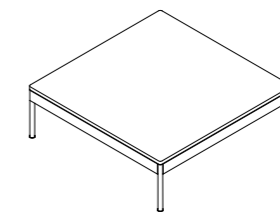

Basket 351 Coffee Table

Design Gordon Guillaumier

Technical Information

BASKET is a project characterized by the extreme formal simplicity, and composed of elegant modular sofas and side tables, created to take full advantage of the available space and make elegant and sophisticated every living area. The sturdy powder coated stainless steel structure, available in smoke or milk colour, the elegance of the top, make the BASKET coffee table an very versatile product, which can be harmoniously matched with any collections.

TECHNICAL INFORMATION

DESCRIPTION
Coffee Table for outdoor use.

STRUCTURE
Powder coated stainless steel.

TOP
Stone.

WEIGHT
Stone top 52 kg

STORAGE COVER
Available.

DIMENSION
L 90 x P 90 x H 30 cm
W 35" ³/₈ x D 35" ³/₈ x H 11" ⁷/₈