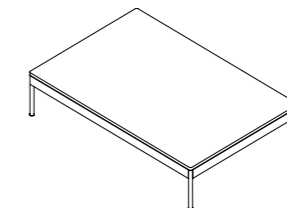

# Basket 355 Coffee Table

Design Gordon Guillaumier

Technical Information

BASKET is a project characterized by the extreme formal simplicity, and composed of elegant modular sofas and side tables, created to take full advantage of the available space and make elegant and sophisticated every living area. The sturdy powder coated stainless steel structure, available in smoke or milk colour, the elegance of the top, make the BASKET coffee table an very versatile product, which can be harmoniously matched with any collections.

## TECHNICAL INFORMATION

**DESCRIPTION**  
Coffee table for outdoor use.

**STRUCTURE**  
Powder coated stainless steel.

**TOP**  
Stone.

**WEIGHT**  
Stone top 90 kg

**STORAGE COVER**  
Available.

**DIMENSION**  
L 135 × P 90 × H 30 cm  
W 53" <sup>1</sup>/<sub>8</sub> × D 35" <sup>3</sup>/<sub>8</sub> × H 11" <sup>7</sup>/<sub>8</sub>