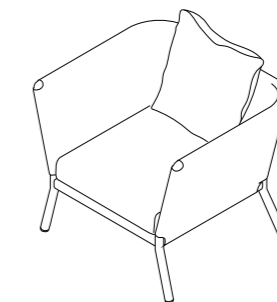

Calla 001 One-seater Sofa

Design Roda studio

Technical Information

The silhouette of a beautiful flower is the image behind the new armchair CALLA. Its elegantly flaring profile is made of an aluminium frame stretched with Batyline. Its components are available in two colour combinations, light or dark.

TECHNICAL INFORMATION

DESCRIPTION

One seater sofa for outdoor use.

STRUCTURE

Powder coated aluminium.

BACKREST

Batyline.

WEIGHT

Structure 12 kg

STORAGE COVER

Available.

DIMENSION

L 81 x P 70 x H 69 cm
H seat 29cm +13 cm (cushion)

W 31" ½ x D 28" x H 27"
H seat 11" ½ +5" ¼ (cushion)

Materials

METAL / BATYLINE