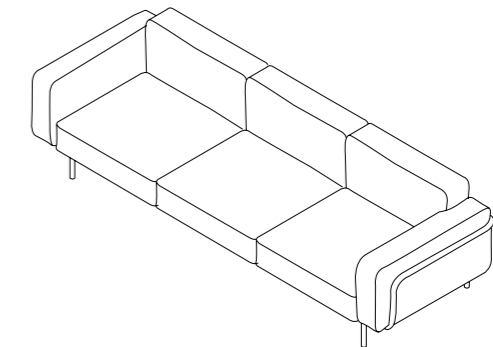

Estendo 003 Three Seater Sofa

Design Luca Pevero

Technical Information

Its linear design and extensible modularity promote the flexibility of an elegant, highly functional sofa. ESTENDO is a new line of seating. In all simplicity, it unites straight lines and curves thanks to disappearing joints in the aluminium frame that holds the cushions. The seats of the armchair and sofa are welcoming and commodious. Modules with or without armrests are available in different configurations, including corner elements. A very comfortable set that adapts to the space and extends harmoniously.

TECHNICAL INFORMATION

DESCRIPTION
Sofa for outdoor use.

STRUCTURE
Powder coated aluminium; slats in polypropylene reinforced with fibreglass.

STORAGE COVER
Available.

WEIGHT
Structure 17 kg

STORAGE COVER
Available.

DIMENSION

L 261 × P 84 × H 72 cm
H seat 37 cm

W 103" × D 33"¼ × H 28"⅝
H seat 14" ½

Materials

METAL