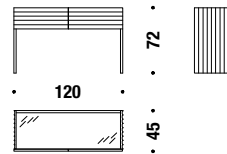

Sideboard living piano in vetro

2FN

1 m³ 135 Kg

Cabinet glass top

Cabinet piano in vetro

2FO

1 m³ 108 Kg

Console glass top

Console piano in vetro

2FP

0,6 m³ 73 Kg

Sideboard dining marble top

Sideboard dining piano in marmo

3FM

0,9 m³ 120 Kg

Sideboard living marble top