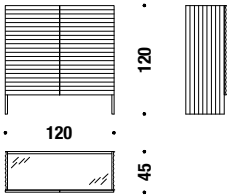

Sideboard living piano in vetro

2FN

1 m³ 135 Kg

Cabinet glass top

Cabinet piano in vetro

2FO

1 m³ 108 Kg

Console glass top

Console piano in vetro

2FP

0,6 m³ 73 Kg

Sideboard dining marble top

Sideboard dining piano in marmo

3FM

0,9 m³ 120 Kg

Sideboard living marble top