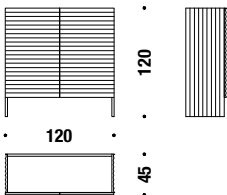

Console piano in vetro

2FP

0,6 m³ 73 Kg

Sideboard dining marble top

Sideboard dining piano in marmo

3FM

0,9 m³ 120 Kg

Sideboard living marble top

Sideboard living piano in marmo

3FN

1 m³ 147 Kg

Cabinet marble top

Cabinet piano in marmo

3FO

0,9 m³ 113 Kg

Console marble top