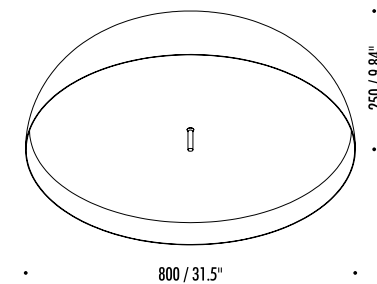

DESIGN OMAR CARRAGLIA - 2016
CEILING LAMP - METAL - METHACRYLATE

SOLEMIO

18430303	MATT WHITE	120 V - 60 Hz
		18 W LED - 3000K - 1460 lm - DALI - 1-10 V - PUSH DIMMABLE
		24 W LED - 400 lm - RGB WIRELESS CONTROL