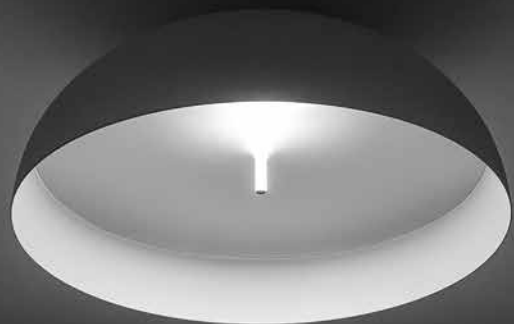

DESIGN OMAR CARRAGLIA - 2016
CEILING LAMP - METAL - METHACRYLATE

SOLEMIO

18430303	MATT WHITE	120 V - 60 Hz
		18 W LED - 3000K - 1460 lm - DALI - 1-10 V - PUSH DIMMABLE
		24 W LED - 400 lm - RGB WIRELESS CONTROL