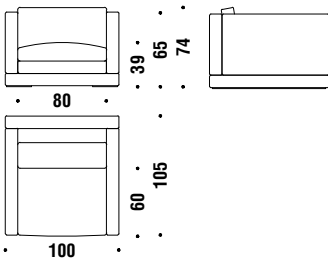

Karmakoma armchair

Karmakoma poltrona 001

1,1 m³ 45 Kg