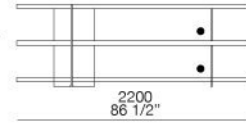

BRISTOL

JEAN-MARIE MASSAUD (2014)

LB2201