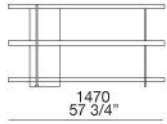

BRISTOL

JEAN-MARIE MASSAUD (2014)

LB1471