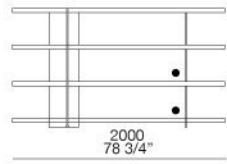

BRISTOL

JEAN-MARIE MASSAUD (2014)

LB1972