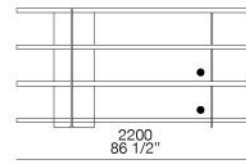

BRISTOL

JEAN-MARIE MASSAUD (2014)

LB2202