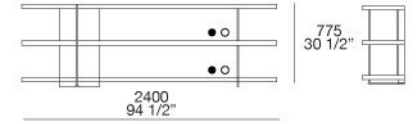

BRISTOL

JEAN-MARIE MASSAUD (2014)

LB2401