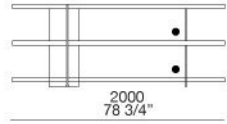

BRISTOL

JEAN-MARIE MASSAUD (2014)

LB1971