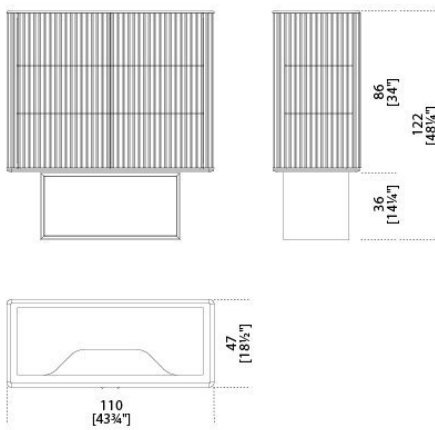


5th Avenue

Marcello Pozzi
2019

5th Avenue

Marcello Pozzi , 2019

Mobile in legno rivestito in acciaio inox "supermirror" nella finitura cromo nero. Listelli in massello di frassino tinto nero poro aperto. Dotata di ripiano interno in cristallo extralight e schienale interno specchiato.

Wooden unit covered by black chromed "supermirror" stainless steel. Black lacquered open pore solid ash strips. Supplied with extralight glass shelf and mirrored inside back.

*Dimensioni / Sizes
Cm (W x D x H)
110 x 47 x 122*

*Inches (W x D x H)
43½" x 18¾" x 48¼"*

Metallo / Metal

Cromo nero
Black chrome

Legno Layer / Wood Layer

Nero poro
aperto
Black open pore

Cristallo / Glass

Extralight
Extralight

Specchio
extralight
Extralight
mirror