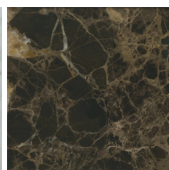

NABUK
LEATHER

PELLE
SPECIAL

AGED-
LOOKING
LEATHER

COLORS
LEATHER

SPRING
LEATHER

SOFT
LEATHER

LEATHER
SILK

DEEP

HENRY

FINISHINGS\COFFEE TABLES TOP\GLASSES (4)

2273
GHIACCIO

2259
BORDEAUX

1204
GRAFITE

1264 ARENA

HENRY

FINISHINGS\COFFEE TABLES TOP\MARBLES POLIFORM AND ZECEVO (11)

MATT
BIANCO
CARRARA

MATT
EMPERADOR

MATT GREY
STARDUST

MATT
CALACATTA
ORO

GLOSSY
BIANCO
CARRARA

GLOSSY
EMPERADOR

GLOSSY
GREY
STARDUST

GLOSSY
CALACATTA
ORO

GLOSSY
NOIR SAINT
LAURENT

MATT
SAHARA
NOIR

ZECEVO
LEVIGATO