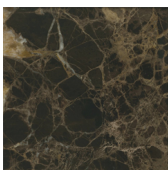

NABUK
LEATHER

PELLE
SPECIAL

AGED-
LOOKING
LEATHER

COLORS
LEATHER

SPRING
LEATHER

SOFT
LEATHER

LEATHER
SILK

DEEP

HENRY

FINISHINGS\COFFEE TABLES TOP\GLASSES (4)

2273
GHIACCIO

2259
BORDEAUX

1204
GRAFITE

1264 ARENA

HENRY

FINISHINGS\COFFEE TABLES TOP\MARBLES POLIFORM AND ZECEVO (11)

MATT
BIANCO
CARRARA

MATT
EMPERADOR

MATT GREY
STARDUST

MATT
CALACATTA
ORO

GLOSSY
BIANCO
CARRARA

GLOSSY
EMPERADOR

GLOSSY
GREY
STARDUST

GLOSSY
CALACATTA
ORO