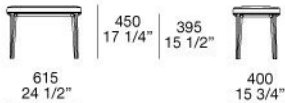

PO045

PO061

HENRY

FINISHINGS\COFFEE TABLES AND POUF STRUCTURE\WOODS (2)

SPESSART
OAK

BLACK ELM

HENRY

FINISHINGS\POUF SEAT\FABRIC (38)