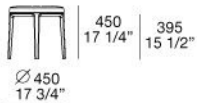

HENRY

EMMANUEL GALLINA (2017)

THY045R

THY045

THY061

THY070

THY110

PO045

PO061