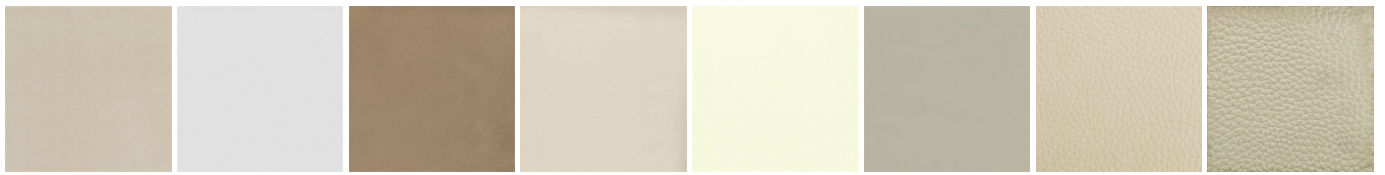

LERO

SIRO

AGADIR

BREST

GLASGOW

NANCY

HENRY

FINISHINGS\POUF SEAT\LEATHER (8)

NABUK
LEATHER

PELLE
SPECIAL

AGED-
LOOKING
LEATHER

COLORS
LEATHER

SPRING
LEATHER

SOFT
LEATHER

LEATHER
SILK

DEEP