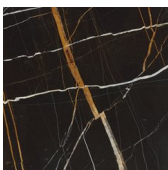

NABUK
LEATHER

PELLE
SPECIAL

AGED-
LOOKING
LEATHER

COLORS
LEATHER

SPRING
LEATHER

SOFT
LEATHER

LEATHER
SILK

DEEP

HENRY

FINISHINGS\COFFEE TABLES TOP\GLASSES (4)

2273
GHIACCIO

2259
BORDEAUX

1204
GRAFITE

1264 ARENA

HENRY

FINISHINGS\COFFEE TABLES TOP\MARBLES POLIFORM AND ZECEVO (11)

MATT
BIANCO
CARRARA

MATT
EMPERADOR

MATT GREY
STARDUST

MATT
CALACATTA
ORO

GLOSSY
BIANCO
CARRARA

GLOSSY
EMPERADOR

GLOSSY
GREY
STARDUST

GLOSSY
CALACATTA
ORO

GLOSSY
NOIR SAINT
LAURENT

MATT
SAHARA
NOIR

ZECEVO
LEVIGATO