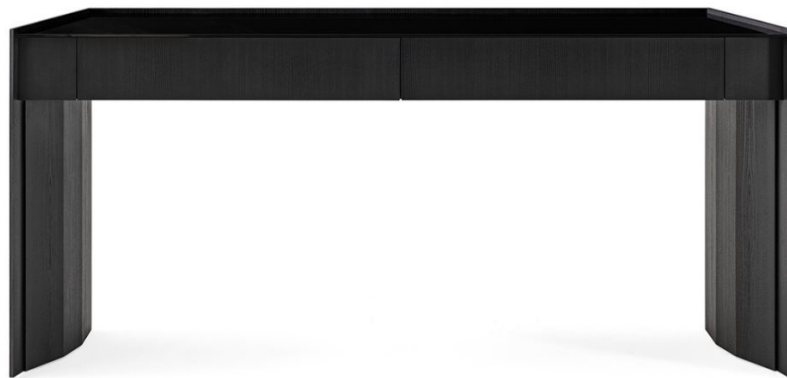

Athus Console

Oscar e Gabriele Buratti
2019

Athus Console

Oscar e Gabriele Buratti , 2019

Console in frassino laccato nero poro aperto. Top in cristallo retroverniciato nero brillante. Disponibile anche laccato nella finitura esclusiva spazzolata "Cashmere" nei colori gold grey o anthracite. Cassetti con fondo in pelle scamosciata sand 006.

Console in black open pore lacquered ash. Bright black painted glass top. Available also painted with the exclusive brushed "Cashmere" finish in the gold grey or anthracite colours. Drawers with suede sand 006 bottom.

Dimensioni / Sizes
Cm (W x D x H)
150 x 46 x 80
180 x 46 x 80

Inches (W x D x H)
59¼" x 18¼" x 31½"
71" x 18¼" x 31½"

Legno Layer / Wood Layer

*Nero poro
aperto
Black open pore*

Pelle Cat.L1 / Leather Cat.L1

*Suede sand
006
Suede sand
006*

Cristallo / Glass

*Nero brillante
Bright black*

*Cashmere gold
grey
Cashmere gold
grey*

*Cashmere
anthracite
Cashmere
anthracite*