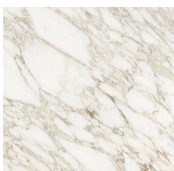

# Chloé

---

*Studio G&R*

Paravento con struttura in legno e metallo laccato ottone satinato. Lati rivestiti in specchio extralight e tessuto. Basi in marmo Calacatta Vagli Oro.

Screen with satin brass lacquered wooden and metal structure. Sides covered by extralight mirror and fabric. Bases in marble Calacatta Vagli Oro.

Dimensioni / Sizes

Cm  
135 x 217h

Inches  
53¼" x 85½"

*Cristallo / Glass*

*Specchio*  
*Mirror*

---

*Metallo / Metal*

*Ottone satinato*  
*Satin brass*

---

*Tessuto / Fabric*

*Tessuto Chloé*  
*Chloé fabric*

---

*Marmo / Marble*

*Calacatta Vagli*  
*Oro*  
*Calacatta Vagli*  
*Oro*