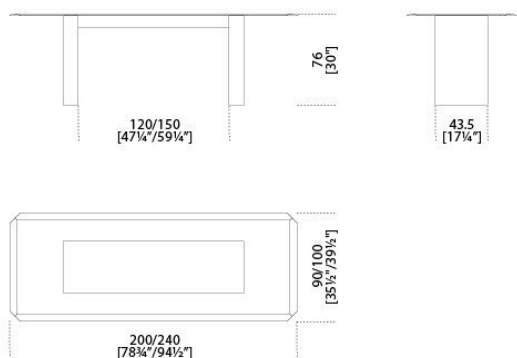

Table with 15mm glass top painted with the exclusive "Cashmere" brushed finish in the colours gold grey or anthracite. Large bevel of 6 cm on all the top edges. Wooden base covered by 6mm tempered painted glass.

Dimensioni / Sizes
Cm (W x D x H)
200 x 90 x 74
240 x 90 x 74
200 x 100 x 74
240 x 100 x 74

Inches (W x D x H)
78¾" x 35½" x 29¼"
94½" x 35½" x 29¼"
78¾" x 39½" x 29¼"
94½" x 39½" x 29¼"

Cristallo / Glass