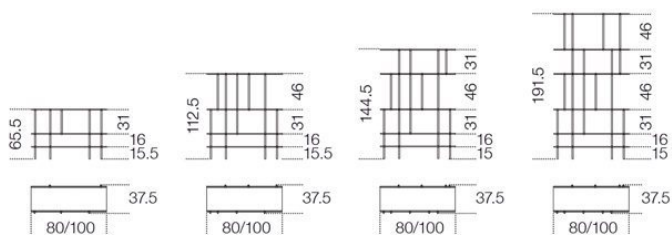

Piani in cristallo trasparente extralight temperato 10 mm.

Disponibile anche in cristallo "grigio Italia".

Shelving system with champagne or black anodised aluminium structure.

Set of vertical lacquered supports in the colours grey, mustard, red or pink, on request (see fixed versions).

10 mm extralight tempered glass shelves.

Available also smoked "grigio Italia" glass.

Dimensioni / Sizes  
Inches:

31½" x 15" x 26"h  
31½" x 15" x 44½"h  
31½" x 15" x 57"h  
31½" x 15" x 75½"h  
39½" x 15" x 26"h  
39½" x 15" x 44½"h  
39½" x 15" x 57"h  
39½" x 15" x 75½"h