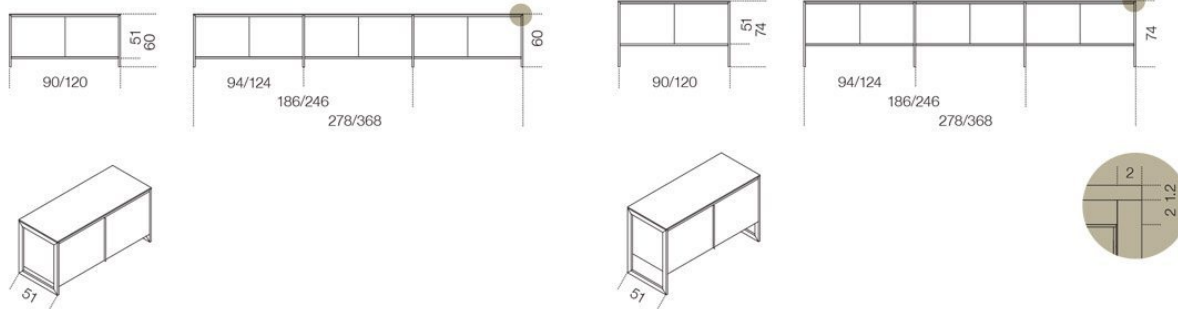

Wooden sideboard covered by painted glass as per samples in the bright or satin version. Bright or satin stainless steel structure.

Dimensioni / Sizes
94 x 51 x 60h cm
124 x 51 x 60h cm
184 x 51 x 60h cm
246 x 51 x 60h cm
278 x 51 x 60h cm
368 x 51 x 60h cm
94 x 51 x 74h cm
124 x 51 x 74h cm
186 x 51 x 74h cm
246 x 51 x 74h cm
278 x 51 x 74h cm
368 x 51 x 74h cm

Inches
37 $\frac{1}{4}$ " x 20 $\frac{1}{4}$ " x 23 $\frac{3}{4}$ "h
49" x 20 $\frac{1}{4}$ " x 23 $\frac{3}{4}$ "h
72 $\frac{1}{2}$ " x 20 $\frac{1}{4}$ " x 23 $\frac{3}{4}$ "h
97" x 20 $\frac{1}{4}$ " x 23 $\frac{3}{4}$ "h
109 $\frac{1}{2}$ " x 20 $\frac{1}{4}$ " x 23 $\frac{3}{4}$ "h
145" x 20 $\frac{1}{4}$ " x 23 $\frac{3}{4}$ "h
37 $\frac{1}{4}$ " x 20 $\frac{1}{4}$ " x 29 $\frac{1}{4}$ "h
49" x 20 $\frac{1}{4}$ " x 29 $\frac{1}{4}$ "h
73 $\frac{1}{4}$ " x 20 $\frac{1}{4}$ " x 29 $\frac{1}{4}$ "h
97" x 20 $\frac{1}{4}$ " x 29 $\frac{1}{4}$ "h
109 $\frac{1}{2}$ " x 20 $\frac{1}{4}$ " x 29 $\frac{1}{4}$ "h
145" x 20 $\frac{1}{4}$ " x 29 $\frac{1}{4}$ "h