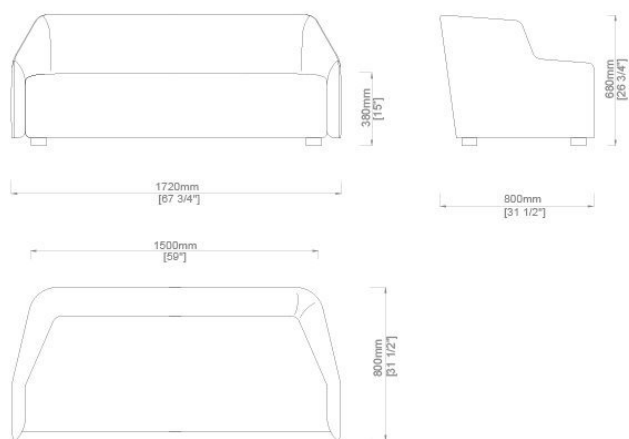

Sofa in non-deformable foam polyurethane in different density and polyester fibre with wooden inside structure. Black lacquered wooden feet. Available covered by velvet or suede as per samples.

*Dimensioni / Sizes
Cm:
172 x 80 x 68h*

*Inches:
67¾" x 31½" x 27"h*

First

Finiture / Finishes

Pelle scamosciata / Suede

Sand 06
Sand 06

Sand 012
Sand 012

Grey 020
Grey 020

Grey 058
Grey 058