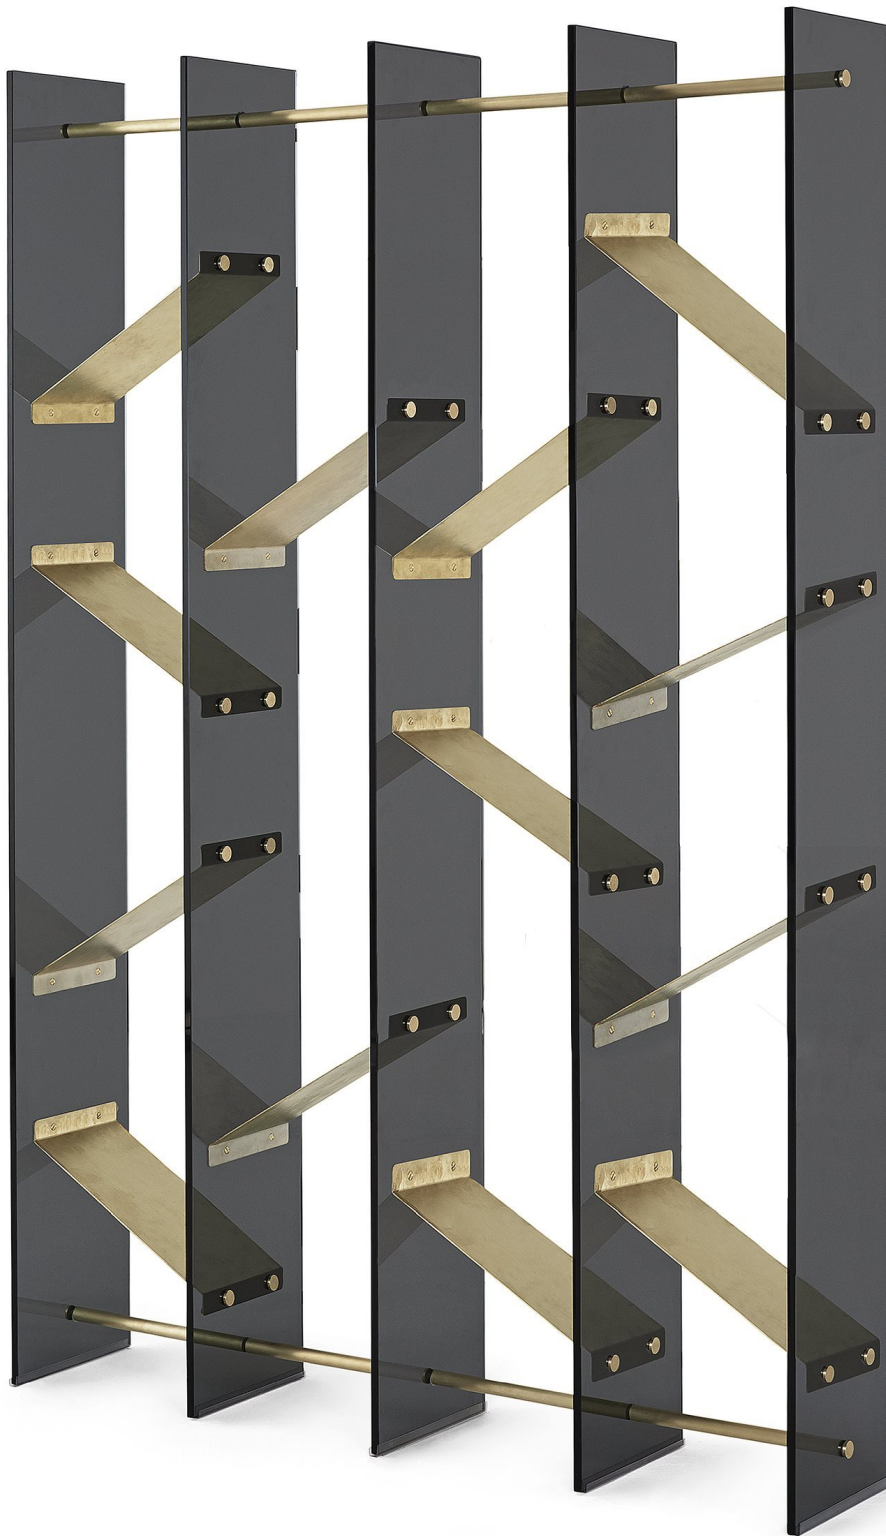

# Isola

---

*Massimo Castagna*

*Libreria a spalla portante in cristallo trasparente extralight 12mm temperato, disponibile anche in cristallo "grigio Italia". Ripiani in ottone satinato oppure in ottone satinato argentato. Borchie tornite e godronate in ottone lucido.*

*Shelving system with supporting sides in 12mm extralight transparent tempered glass. Available also in smoked "grigioItalia" glass. Satin or satin silver-plated brass shelves. Bright brass turned and knurling knobs.*

*Cristallo / Glass*

*Extralight*  
*Extralight*

*"Grigio Italia"*  
*"Grigio Italia"*

---

*Metallo / Metal*

*Ottone lucido*  
*Bright brass*

*Ottone satinato*  
*Satin brass*

*Ottone satinato*  
*argentato*  
*Satin silver-*  
*plated brass*