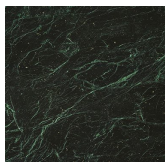

Verde Alpi
Verde Alpi