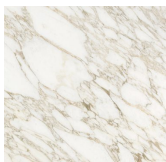

Marmo / Marble

Calacatta Vagli
Oro
Calacatta Vagli
Oro