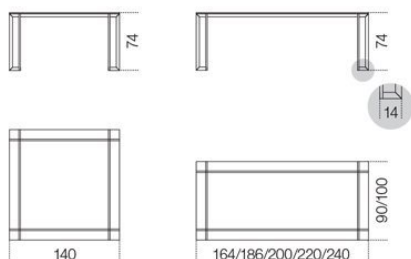

Structure in bright stainless steel (1³⁷/₃₂ x 25³²/₃₂ x 32³²/₃₂ x 32³²/₃₂ ").

Available also in satin stainless steel or embossed white or black lacquered steel.

For the XL versions, from 102½" x 43½" x 29¼" h (check technical sheet LORD Extralarge), the top is always in 19mm transparent glass.

Bright or satin stainless steel structure (1³¹/₃₂ x 32³²/₃₂ x 63³²/₃₂ x 1⁸/₃₂ ").

Customized sizes for the top on request.

Dimensioni / Sizes

Cm

140 x 140 x 74h

164 x 90 x 74h

186 x 90 x 74h

200 x 100 x 74h

220 x 100 x 74h

240 x 100 x 74h

Inches:

55¼" x 55¼" x 29¼" h

64¾" x 35½" x 29¼" h

73¼" x 35½" x 29¼" h

78¾" x 39½" x 29¼" h

86¾" x 39½" x 29¼" h

94½" x 39½" x 29¼" h

Cristallo / Glass

Trasparente
Transparent

Extralight
Extralight

*Bianco
brillante*
Bright white

Bianco satinato
Satin white

Nero brillante
Bright black

Nero satinato
Satin black