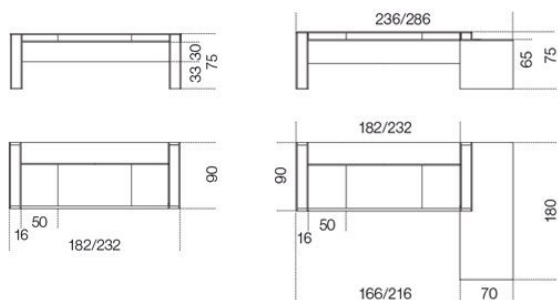

Milano 1

Scrivania direzionale in appoggio su Milano. Contenitore con ante e cassetti (fronte) e vani a giorno (retro).

Milano

Executive desk with structure and drawers in natural ash, tobacco stained or black lacquered open pore (mod. Layer). 15 mm transparent glass top. Available also 12 mm smoked "grigio Italia" glass top. Suede or leather writing pad as per samples.

Milano 1

Executive desk with one side resting on Milano unit with doors and drawers (front) and open (back).

Dimensioni / Sizes Milano

182 x 90 x 75h cm
232 x 90 x 75h cm

Inches
71¼" x 35½" x 29¾"h
91½" x 35½" x 29¾"h

Milano 1

236 x 180 x 75h cm
286 x 180 x 75h cm

Inches
93" x 71" x 29¾"h
112¾" x 71" x 29¾"h

Cristallo / Glass

Trasparente
Transparent

"Grigio Italia"
"Grigio Italia"

Legno / Wood

Frassino
naturale
Natural ash