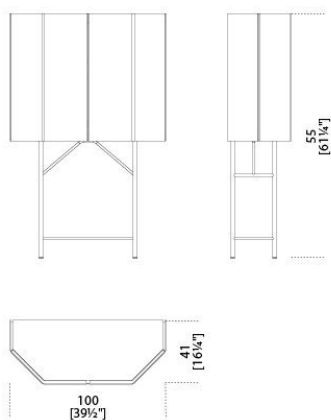

Black open pore lacquered ash wooden bar unit covered by 6mm tempered glass decorated by hand with an exclusive treatment. Patinated bronze lacquered base. Supplied with inside shelves and mirrored glass back. Small boxes in metal covered by suede Sand 06. With light. Collection in numbered edition.

Dimensioni / Sizes  
Cm (W x D x H)  
100 x 41 x 155

Inches (W x D x H)  
39½" x 16¼" x 61¾"

This finish is the result of manual oxidation and colouring of copper leaf.

Possible marks and spots, as well as variations in colour, should not be considered imperfections but distinguishing features which are evidence of this hand-crafted process and enhance the beauty of a one-off piece.