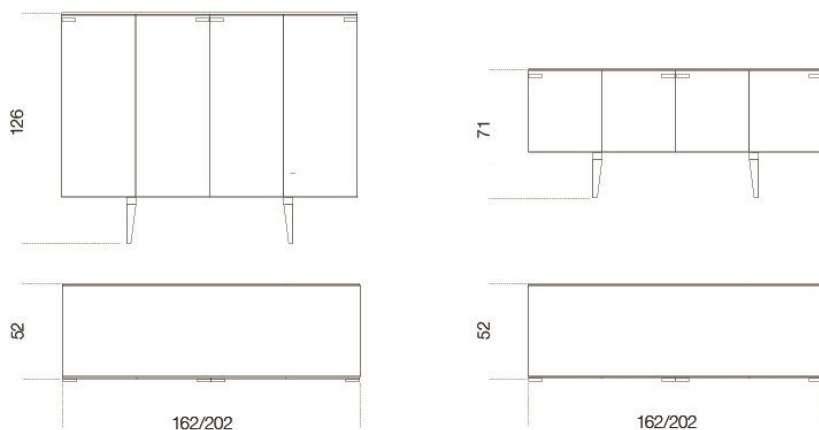

*Sideboard in 8mm tempered glass decorated by hand with an exclusive treatment. Bright bronze painted inside. Patinated bronze lacquered metal structure and wooden base. Collection in numbered edition.*

*Dimensioni / Sizes  
Cm  
162 x 52 x 71h  
162 x 52 x 126h  
202 x 52 x 71h*

*Inches  
64" x 20½" x 28"h  
64" x 20½" x 49¾"h  
79¾" x 20½" x 28"h*

*Cristallo / Glass*

*Cristallo  
Craquelé  
Craquelé glass*