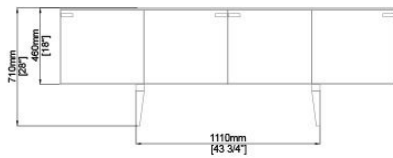

Sideboard in 8mm tempered glass decorated by hand with an exclusive treatment. Bright black painted inside. Patinated bronze lacquered metal structure and wooden base. Collection in numbered edition.

Dimensioni / Sizes  
Cm  
162 x 52 x 71h  
202 x 52 x 71h  
162 x 52 x 126h  
Inches  
64" x 20½" x 28"h  
79" x 20½" x 28"h  
64" x 20½" x 49¾"h