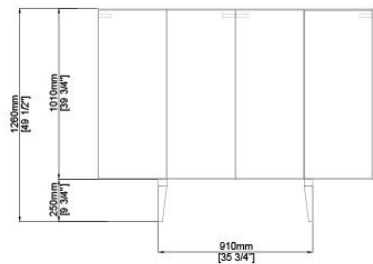

Sideboard in 8mm tempered glass decorated by hand with an exclusive treatment. Bright black painted inside. Patinated bronze lacquered metal structure and wooden base. Collection in numbered edition.

Dimensioni / Sizes  
Cm  
162 x 52 x 71h  
202 x 52 x 71h  
162 x 52 x 126h  
Inches  
64" x 20½" x 28"h  
79" x 20½" x 28"h  
64" x 20½" x 49¾"h