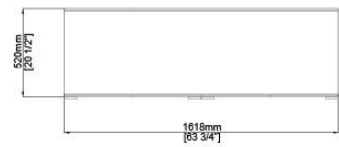

Sideboard in 8mm tempered glass decorated by hand with an exclusive treatment. Bright black painted inside. Patinated bronze lacquered metal structure and wooden base. Collection in numbered edition.

Dimensioni / Sizes  
Cm  
162 x 52 x 71h  
202 x 52 x 71h  
162 x 52 x 126h  
Inches  
64" x 20½" x 28"h  
79" x 20½" x 28"h  
64" x 20½" x 49¾"h