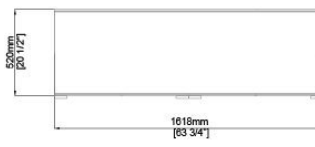

Sideboard in 8mm tempered glass decorated by hand with an exclusive treatment. Bright black painted inside. Patinated bronze lacquered metal structure and wooden base. Collection in numbered edition.

Dimensioni / Sizes  
Cm  
162 x 52 x 71h  
202 x 52 x 71h  
162 x 52 x 126h  
Inches  
64" x 20½" x 28"h  
79" x 20½" x 28"h  
64" x 20½" x 49¾"h