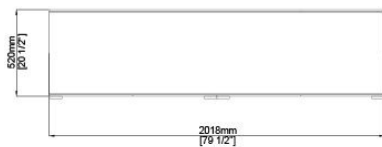

Sideboard in 8mm tempered glass decorated by hand with an exclusive treatment. Bright black painted inside. Patinated bronze lacquered metal structure and wooden base. Collection in numbered edition.

Dimensioni / Sizes  
Cm  
162 x 52 x 71h  
202 x 52 x 71h  
162 x 52 x 126h  
Inches  
64" x 20½" x 28"h  
79" x 20½" x 28"h  
64" x 20½" x 49¾"h