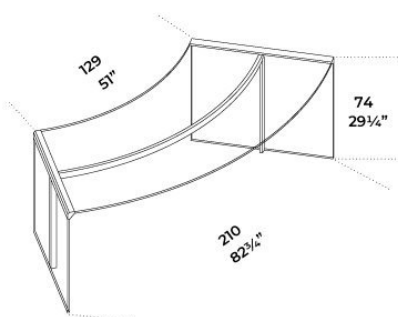

President Gold Edition

, 2021

Scrivania in cristallo extralight temperato verniciato nella finitura esclusiva "crisscross gold". Parti metalliche verniciate nella finitura esclusiva "crisscross gold". Per consentire il passaggio dei cavi è possibile richiedere una foratura nel piano, foro diam 6cm, mantenendo una distanza minima dal bordo di 10cm. Collezione in edizione numerata.

Desk in extralight tempered glass decorated with the exclusive "crisscross gold" finish. Metal parts painted with the exclusive finish "crisscross gold". For a proper cable management, a diam. 6cm hole on the top can be arranged upon request. Minimum distance from the edge: 10cm. Collection in numbered edition.

Dimensioni / Sizes

Cm (W x D x H)

President Junior 172 x 80 x 74

President Senior 210 x 106 x 74

Inches (W x D x H)

President Junior 67 $\frac{3}{4}$ " x 31 $\frac{1}{2}$ "

x 29 $\frac{1}{4}$ "

President Senior 82 $\frac{3}{4}$ " x 41 $\frac{3}{4}$ " x

29 $\frac{1}{4}$ "