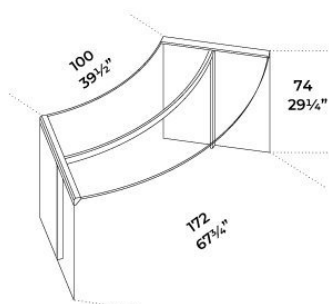

President Gold Edition

, 2021

Scrivania in cristallo extralight temperato verniciato nella finitura esclusiva "crisscross gold". Parti metalliche verniciate nella finitura esclusiva "crisscross gold". Per consentire il passaggio dei cavi è possibile richiedere una foratura nel piano, foro diam 6cm, mantenendo una distanza minima dal bordo di 10cm. Collezione in edizione numerata.

Desk in extralight tempered glass decorated with the exclusive "crisscross gold" finish. Metal parts painted with the exclusive finish "crisscross gold". For a proper cable management, a diam. 6cm hole on the top can be arranged upon request. Minimum distance from the edge: 10cm. Collection in numbered edition.

Dimensioni / Sizes

Cm (W x D x H)

President Junior 172 x 80 x 74

President Senior 210 x 106 x 74

Inches (W x D x H)

President Junior 67 $\frac{3}{4}$ " x 31 $\frac{1}{2}$ "

x 29 $\frac{1}{4}$ "

President Senior 82 $\frac{3}{4}$ " x 41 $\frac{3}{4}$ " x

29 $\frac{1}{4}$ "