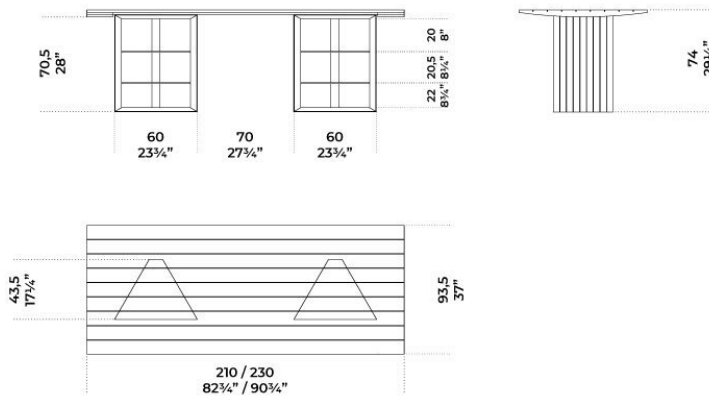

*Desk in India Rosewood laid
in line with natural aluminium.
Bases provided with
two 8 mm thick extralight
tempered internal shelves.*

*Dimensioni / Sizes
Cm (L x P x H)
210 x 93,5 x 74
230 x 93,5 x 74*

*Inches (W x D x H)
83 $\frac{3}{4}$ " x 37" x 29 $\frac{1}{4}$ "
90 $\frac{3}{4}$ " x 37" x 29 $\frac{1}{4}$ "*

Metallo / Metal

*Alluminio
naturale
Natural
aluminium*

Cristallo / Glass

*Extralight
Extralight*
