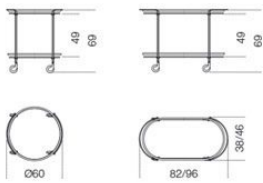

Trolley in 8 mm transparent glass. Painted glass as per samples, in the bright or satin version on request. Chromed brass frame. Protected brass frame on request.

Dimensioni / Sizes
82 x 38 x 69h cm T52/1
96 x 46 x 69h cm T52/2
ø 60 x 69h cm T53

Inches
32½" x 15" x 27¼"h T52/1
38" x 18¼" x 27¼"h T52/2
Ø 23¾" x 27¼"h T53

Cristallo / Glass

Trasparente
Transparent

*Bianco
brillante*
Bright white

Bianco satinato
Satin white

Nero brillante
Bright black