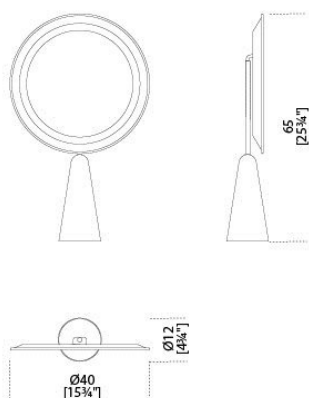

# Selene Mirror

Pietro Russo , 2016

Specchio vanity da tavolo dotato di luce LED (15 Watt; 108lm/w; 3000°K). Specchio extralight 6mm bisellato. Parti metalliche in ottone satinato e base in marmo Nero Marquinia.

Vanity mirror with LED light (15 Watt; 108lm/w; 3000°K). 6mm bevelled extralight mirror. Satin brass metal parts and Nero Marquinia marble base.

Dimensioni / Sizes  
Cm (W x D x H)  
130 x 50 x 78

Mirror (Ø x H)  
40 x 65

Inches (W x D x H)  
51¼" x 19¾" x 30¾"

Mirror (Ø x H)  
15¾" x 25¾"

---