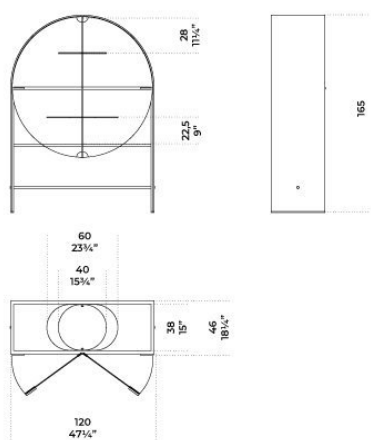

Sideboard with "elephant grey" lacquered wooden structure. 6mm tempered glass door with pigmented amber color. Back and shelves in 6mm tempered smoked "grigio Italia" glass. Details in satin brass.

Dimensioni / Sizes
Cm (W x D x H)
125 x 45 x 170

Inches (W x D x H)
49¼" x 17¾" x 67"

Metallo / Metal

Ottone satinato
Satin brass

Legno / Wood

Elephant grey
Elephant grey

Cristallo / Glass

Specchio
"grigio Italia"
Grigio "Italia"
mirror