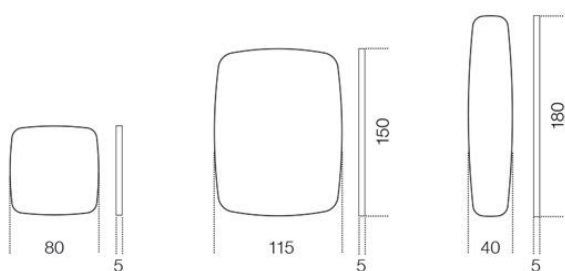


Soft

Studio G&R
2014

Specchio extralight con cornice (profondità 5cm) rivestita in pelle scamosciata nei colori del campionario.

Extralight mirror with frame (thickness 5 cm) covered by suede as per sample.

Dimensioni / Sizes
80 x 80 cm
115 x 150 cm
40 x 180 cm

Inches
31½" x 31½"
45½" x 59¼"
15¾" x 71"

Soft

Finiture / Finishes

Pelle scamosciata / Suede

Sand 06
Sand 06

Sand 012
Sand 012

Grey 020
Grey 020