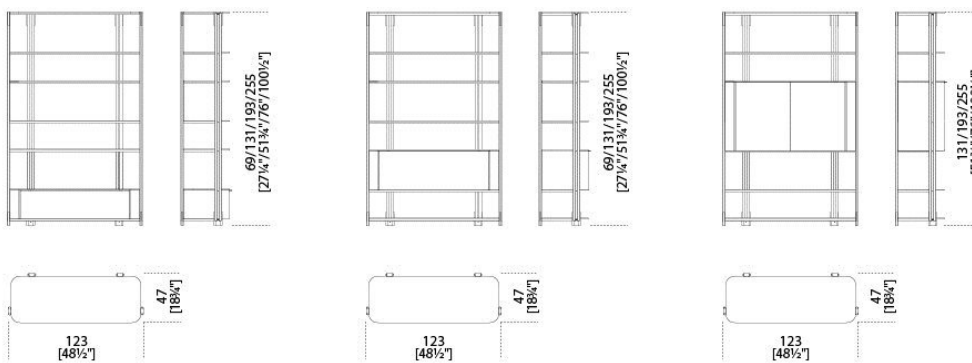


Syil

Oscar e Gabriele Buratti
2019

Shelving system with black anodised aluminium supports with bright brass details. 8mm tempered shaped bright black painted smoked "grigio Italia" glass shelves. Wooden glossy lacquered door, flap door or drawer units in the artisanal and exclusive finish Prussian Blue or Cognac. Also available in the glossy lacquered version in the colours blue-grey, liquorice and black. Black open pore lacquered ash interior. Also available module with Tv panel and flap door unit, supplied with cable management, on request.

*Dimensioni / Sizes
Cm (W x P x H)
123 x 47 x 69
123 x 47 x 131
123 x 47 x 193
123 x 47 x 255*

*Inches (W x P x H)
48½" x 18¾" x 27¼"
48½" x 18¾" x 51¾"
48½" x 18¾" x 76"
48½" x 18¾" x 100½"*

Metallo / Metal